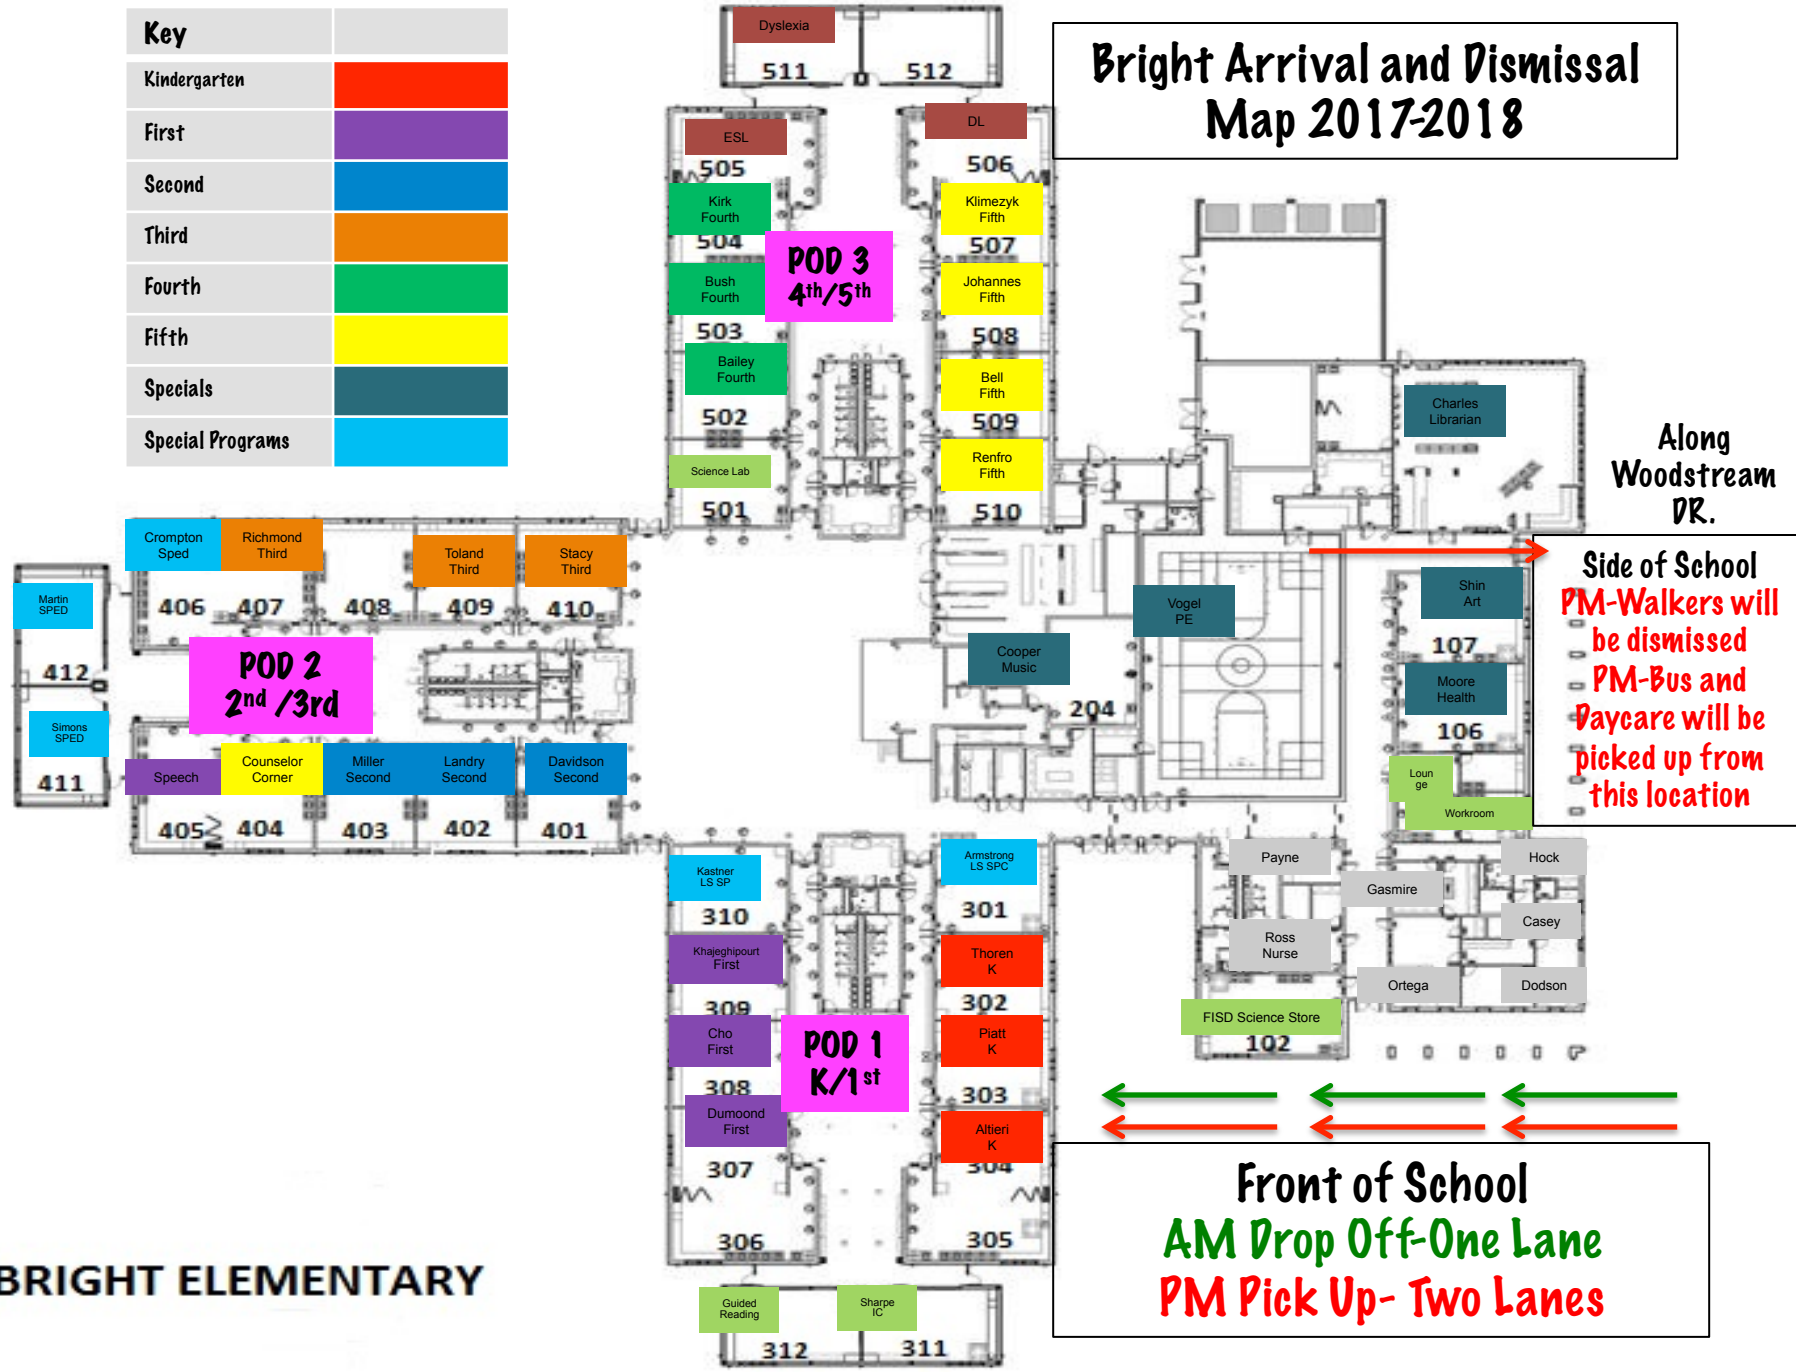

Key	
Kindergarten	Red
First	Purple
Second	Blue
Third	Orange
Fourth	Green
Fifth	Yellow
Specials	Dark Blue
Special Programs	Light Blue

Bright Arrival and Dismissal Map 2017-2018

Along Woodstream DR.

Side of School
PM-Walkers will be dismissed
PM-Bus and Daycare will be picked up from this location

Front of School
AM Drop Off- One Lane
PM Pick Up- Two Lanes

BRIGHT ELEMENTARY