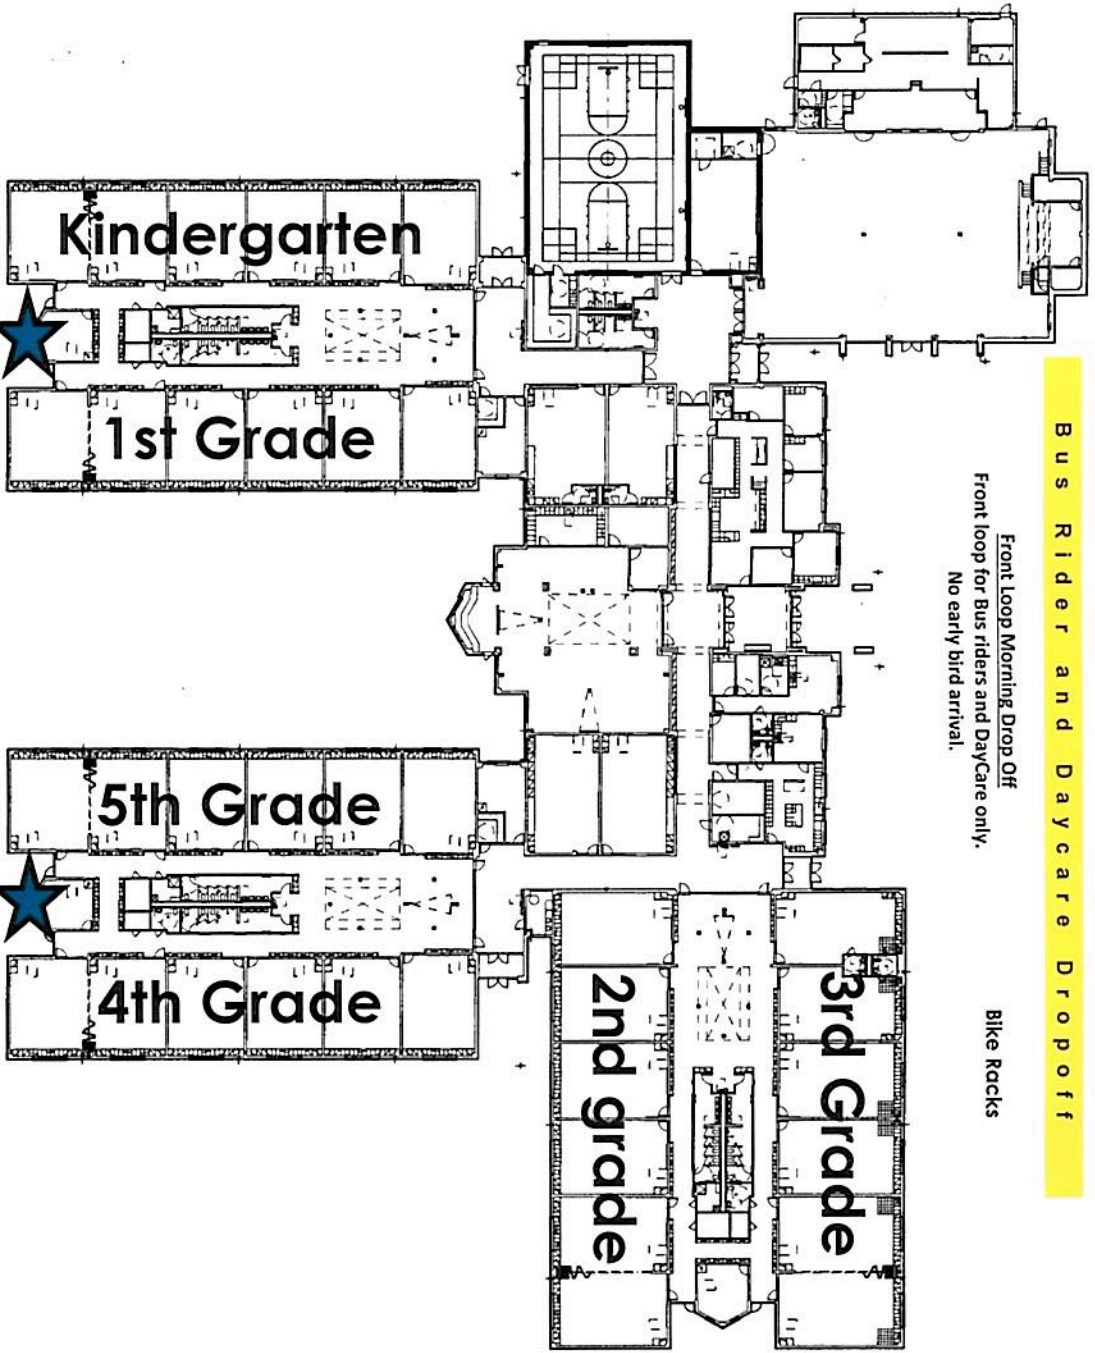

Morning Drop Off

Throne Hall

Bus Rider and Daycare Drop Off

Front Loop Morning Drop Off
Front loop for Bus riders and DayCare only.
No early bird arrival.

Bike Racks

Morning Drop Off all along this back sidewalk

and enter in these back 2 pods marked with stars.

Drop off begin at 7:20 - 7:45.

Playground

EXIT

CARROLL ELEMENTARY CARPOOL ARRIVAL TRAFFIC

Legacy Drive

EXIT for carpool
grades K-5

EXIT for
Pre-K

Outside lane is for exiting and
Pre-K parents to move to their spot.

Playground