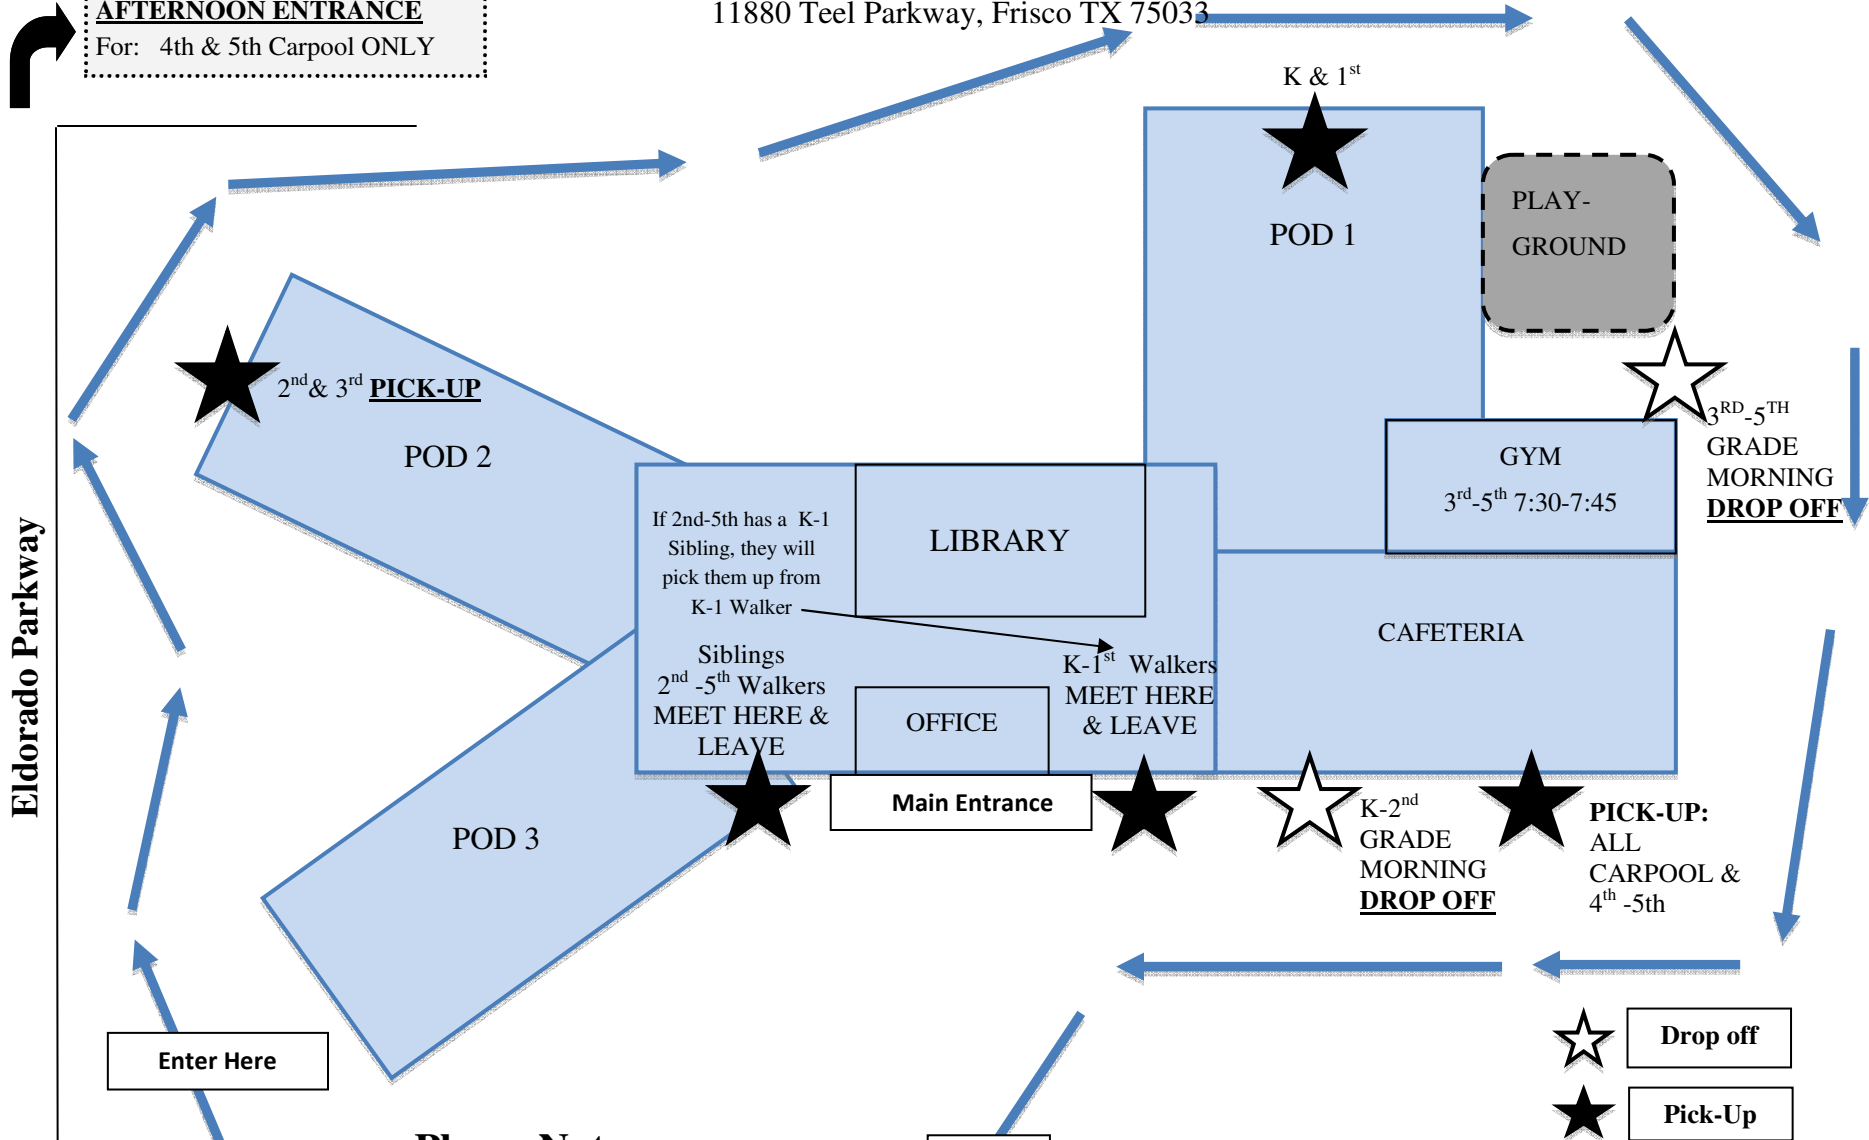

PUREFOY ELEMENTARY SCHOOL

11880 Teel Parkway, Frisco TX 75033

AFTERNOON ENTRANCE

For: 4th & 5th Carpool ONLY

Eldorado Parkway

Enter Here

Please Note:

During afternoon pickup, please use the outer 3rd lane to drive around the school.

DO NOT PARK IN THE OUTSIDE THIRD LANE

This will congest traffic

If you find that you are stuck and cannot maneuver into the inner two lanes, please exit the property and re-enter through the entrance.

Exit

- ☆ Drop off
- ★ Pick-Up

The building will be open daily at 7:15 AM. Students will enter through cafeteria doors and remain until 7:30.

At 7:30 AM, drop off locations will be opened for students. All visitors must check in through the office, please do not enter from side doors.