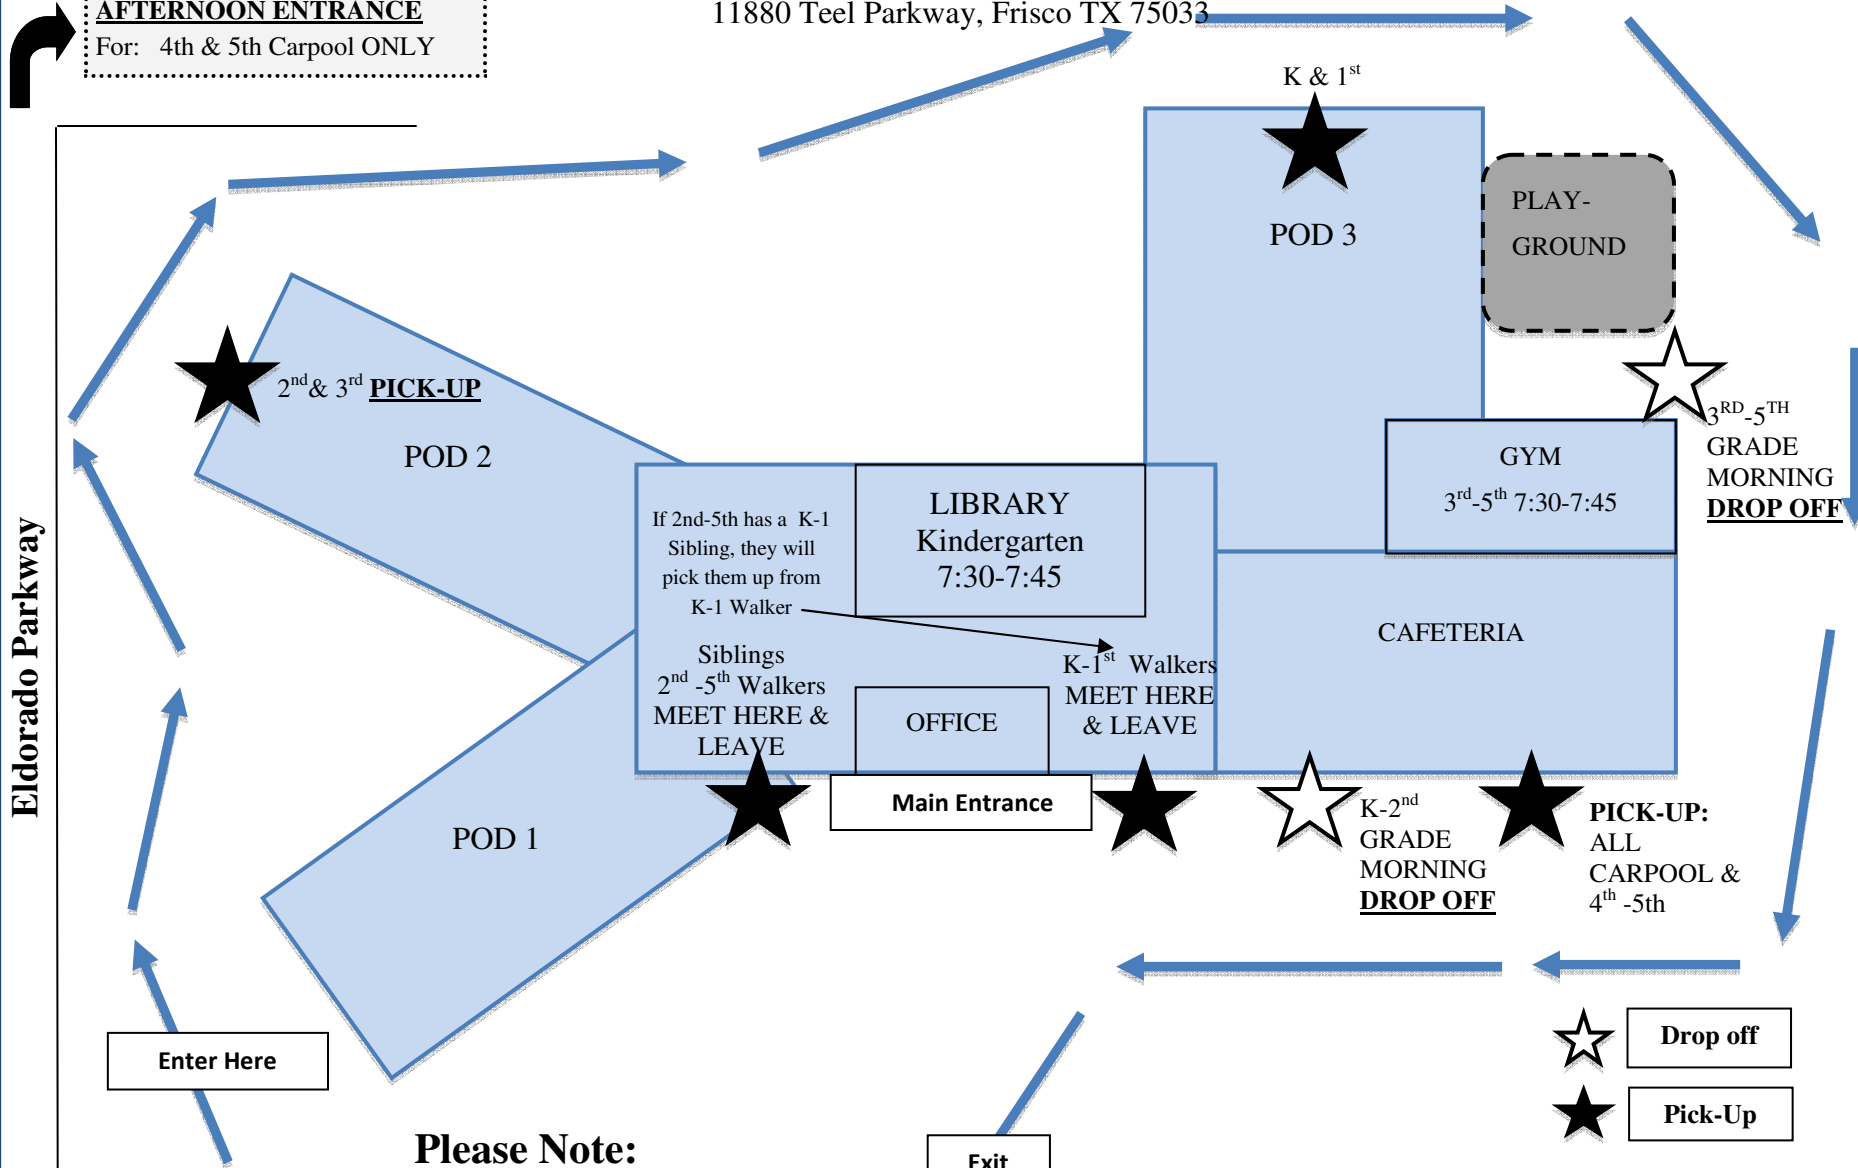

PUREFOY ELEMENTARY SCHOOL

11880 Teel Parkway, Frisco TX 75033

AFTERNOON ENTRANCE

For: 4th & 5th Carpool ONLY

Please Note:

During afternoon pickup, please use the outer 3rd lane to drive around the school.

DO NOT PARK IN THE OUTSIDE THIRD LANE

This will congest traffic

If you find that you are stuck and cannot maneuver into the inner two lanes, please exit the property and re-enter through the entrance.

The building will be open daily at 7:15 AM. Students will enter through cafeteria doors and remain until 7:30.

At 7:30 AM, drop off locations will be opened for students. All visitors must check in through the office, please do not enter from side doors.

- ☆ Drop off
- ★ Pick-Up