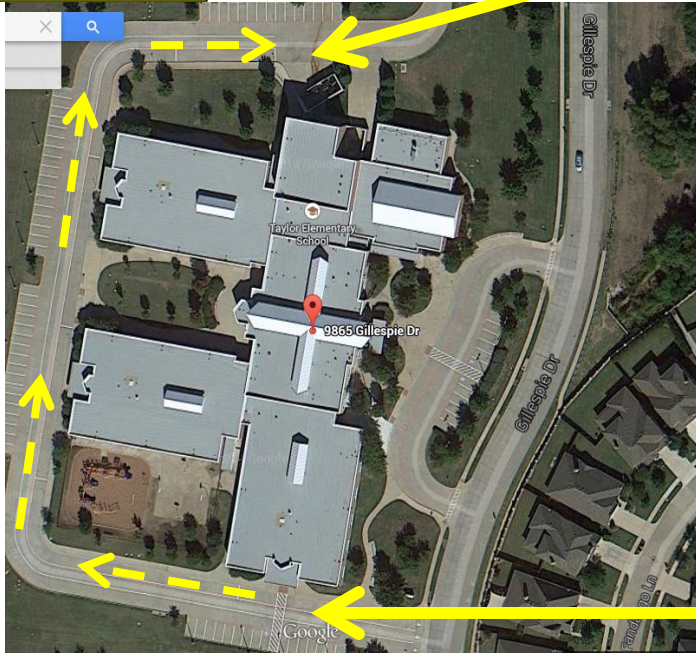

# Taylor (CARPOOL) School Drop Off and Pick-Up Locations

Lane 1 and 2 are for pick-up. Lane 3 exit only

## Morning Drop Off Areas

Students may be dropped off here, at the Pod3/ gym doors, as early as **7:15 a.m.** Please remember to pull forward, drop off student and depart.

**Where to line up?**

\*\* KN, 1st, 2nd = Cafeteria

\*\* 3rd, 4th, 5th = Gym

**Car drop off** must follow this driveway around the back of the campus.

CarTag

3rd  
2nd

4th 5th

## Afternoon Pick-Up Areas

CarTag

1st  
Kinder

**Front Entrance**

**Walker Pick-Up** - (After All Buses Depart)

**Carpool Pick Up:**

- 1st 2 lanes, closest to the curb, are for pick up only. Teachers escort students to cars.
- **3rd lane is for thru traffic only**
- Older siblings will go to the younger sibling's grade level at dismissal.