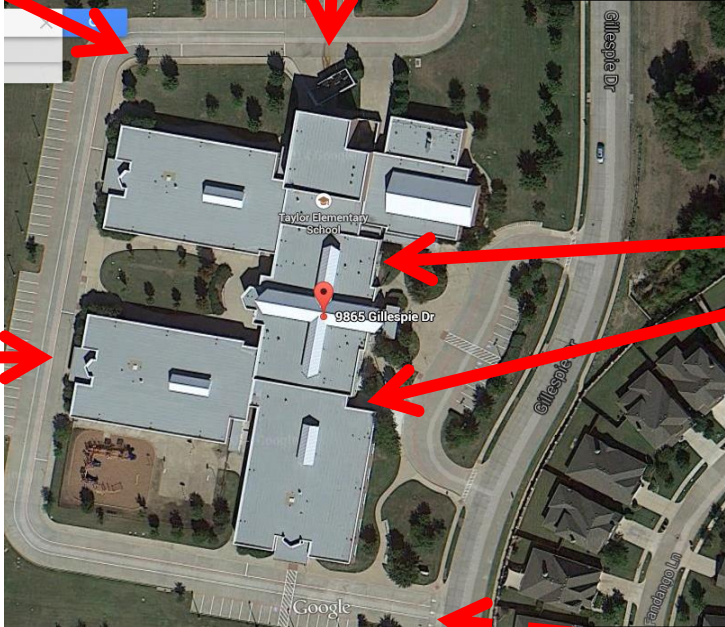

# Taylor (CARPOOL) School Drop Off and Pick-Up Locations

Lane 1 and 2 are for pick-up. Lane 3 exit only

## Morning Drop Off Areas

Students may be dropped off here, at the Pod3/ gym doors, as early as **7:15 a.m.** Please remember to pull forward, drop off student and depart.

**Where to line up?**

\*\* KN, 1st, 2nd = Cafeteria

\*\* 3rd, 4th, 5th = Gym

**Car drop off** must follow this driveway around the back of the campus.

CarTag

3rd  
2nd

4th 5th

## Afternoon Pick-Up Areas

CarTag

1st  
Kinder

**Front Entrance**

**Walker Pick-Up** - (After All Buses Depart)

**Carpool Pick Up:**

- 1st 2 lanes, closest to the curb, are for pick up only. Teachers escort students to cars.
- **3rd lane is for thru traffic only**
- Older siblings will go to the younger sibling's grade level at dismissal.