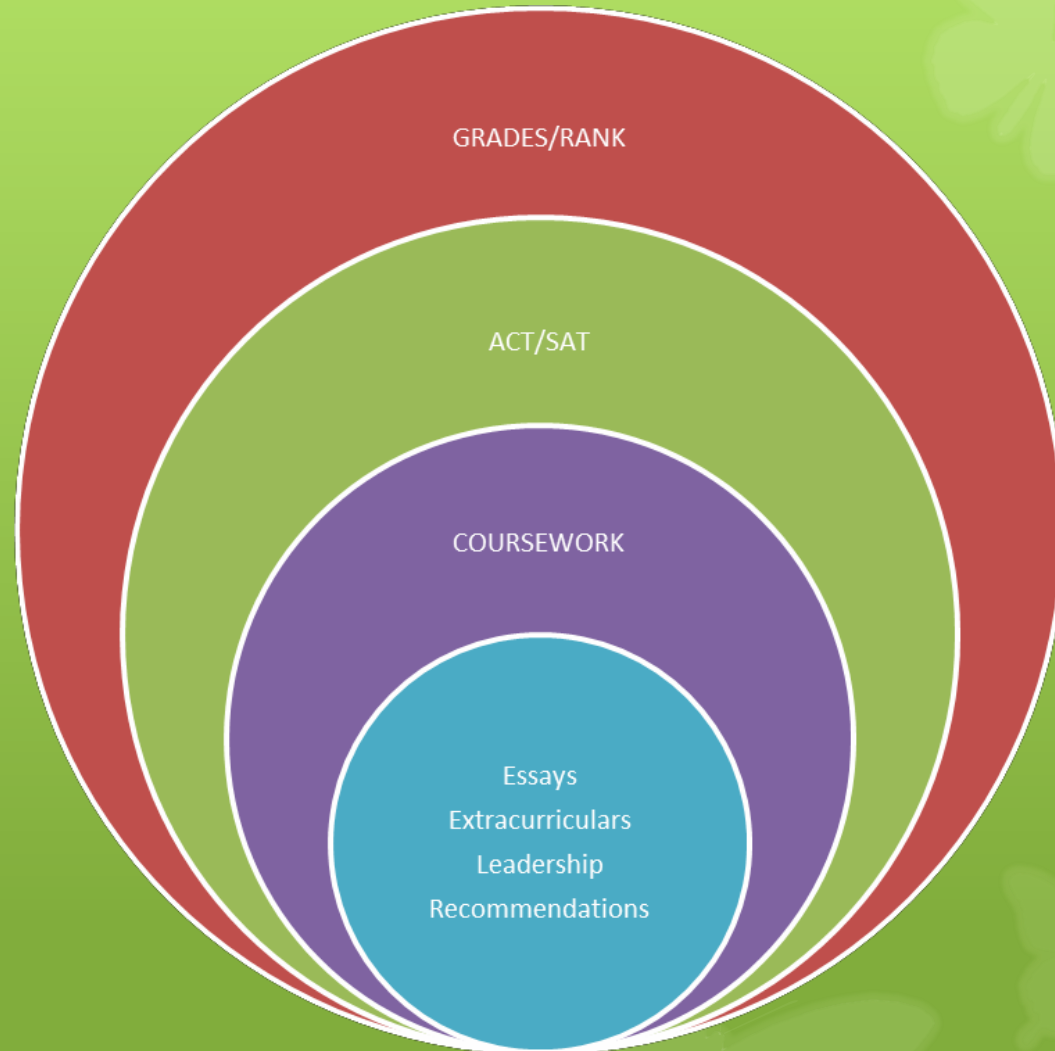

WHAT COUNTS MOST IN COLLEGE ADMISSIONS?