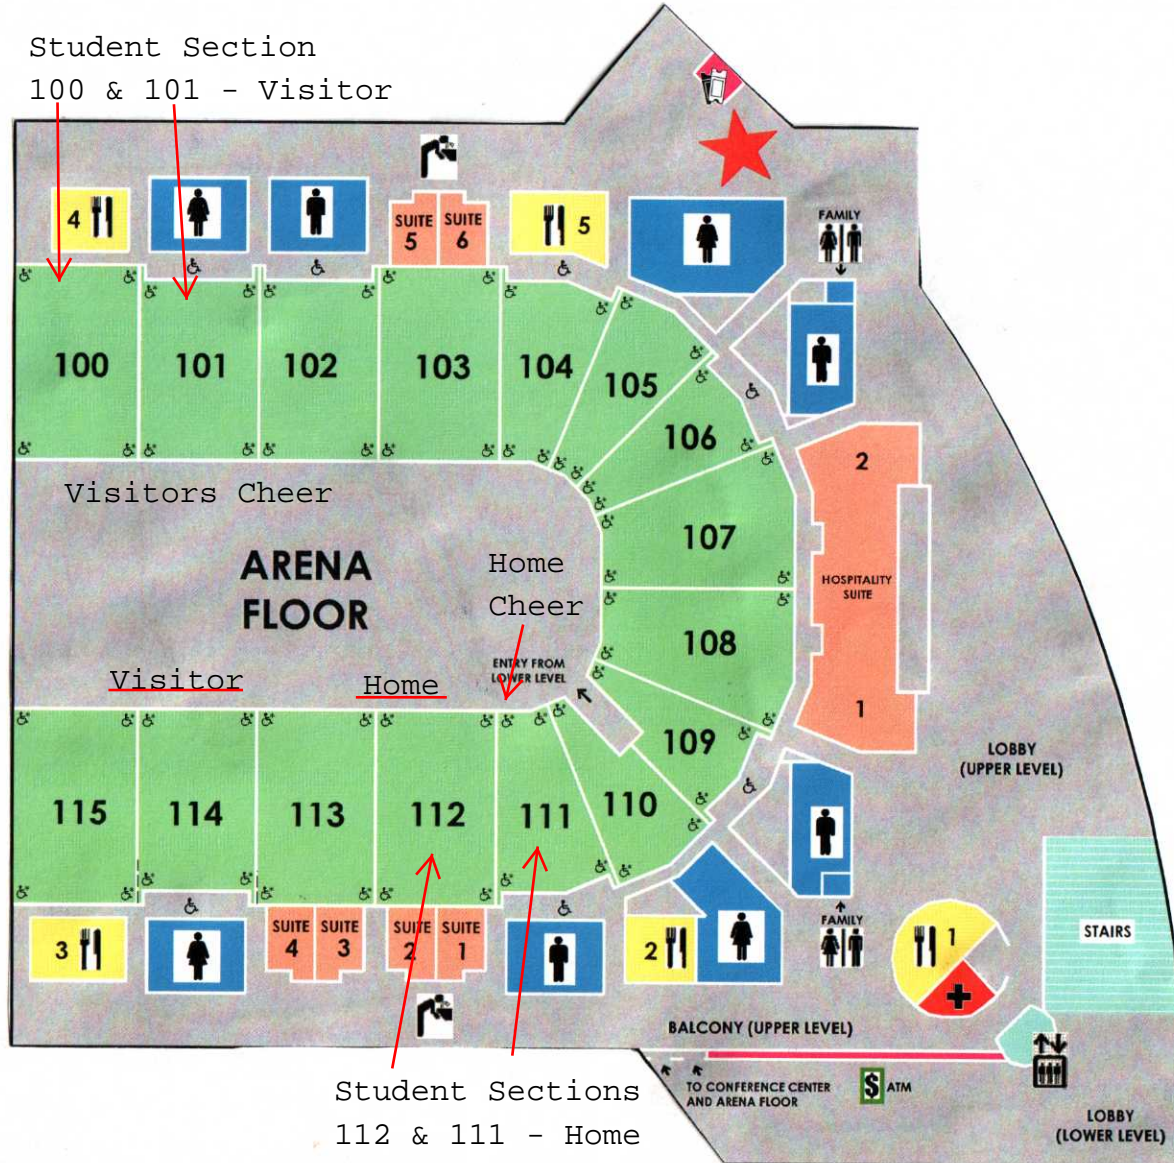

# Curtis Culwell Center

4999 Naaman Forest Blvd.  
Garland, Texas 75040  
(972) 487-4700

Student Section  
100 & 101 - Visitor

## Team Entrance

Team/Cheerleader Entrance  
(Loading dock area)

Student Sections  
112 & 111 - Home

Naaman Forest Blvd

## EAST ENTRANCE

All patrons enter here