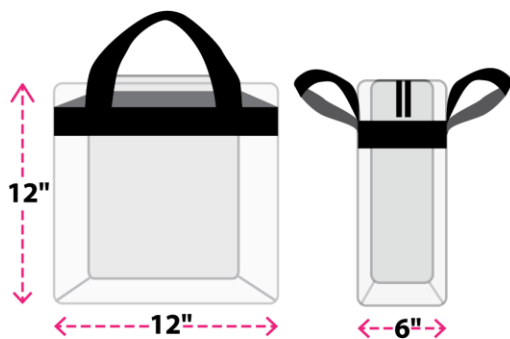

This is for guests entering the facility through the front doors. Not for game participants.

Clear Bag Policy

To ensure guest safety and a quicker entry into the facility, the Curtis Culwell Center has implemented a bag policy limiting the size and type allowed at all events.

While the CCC encourages guests not to bring bags if possible, the following are permissible:

- Clear plastic, vinyl or PVC bags that do not exceed 12" x 6" x 12"
- One-gallon clear plastic Ziploc-style bags
- Clutch bags approximately the size of a hand
- Medically necessary items

LARGE BAGS

CLEAR TOTE

Made of plastic, vinyl or PVC
Size does not exceed 12" x 6" x 12"

OR

One-Gallon
Resealable, Clear
**PLASTIC
STORAGE BAG**

SMALL BAGS

SMALL CLUTCH BAG

Approximately the size of a hand, with or without a handle or strap
Size does not exceed 4.5" x 6.5"