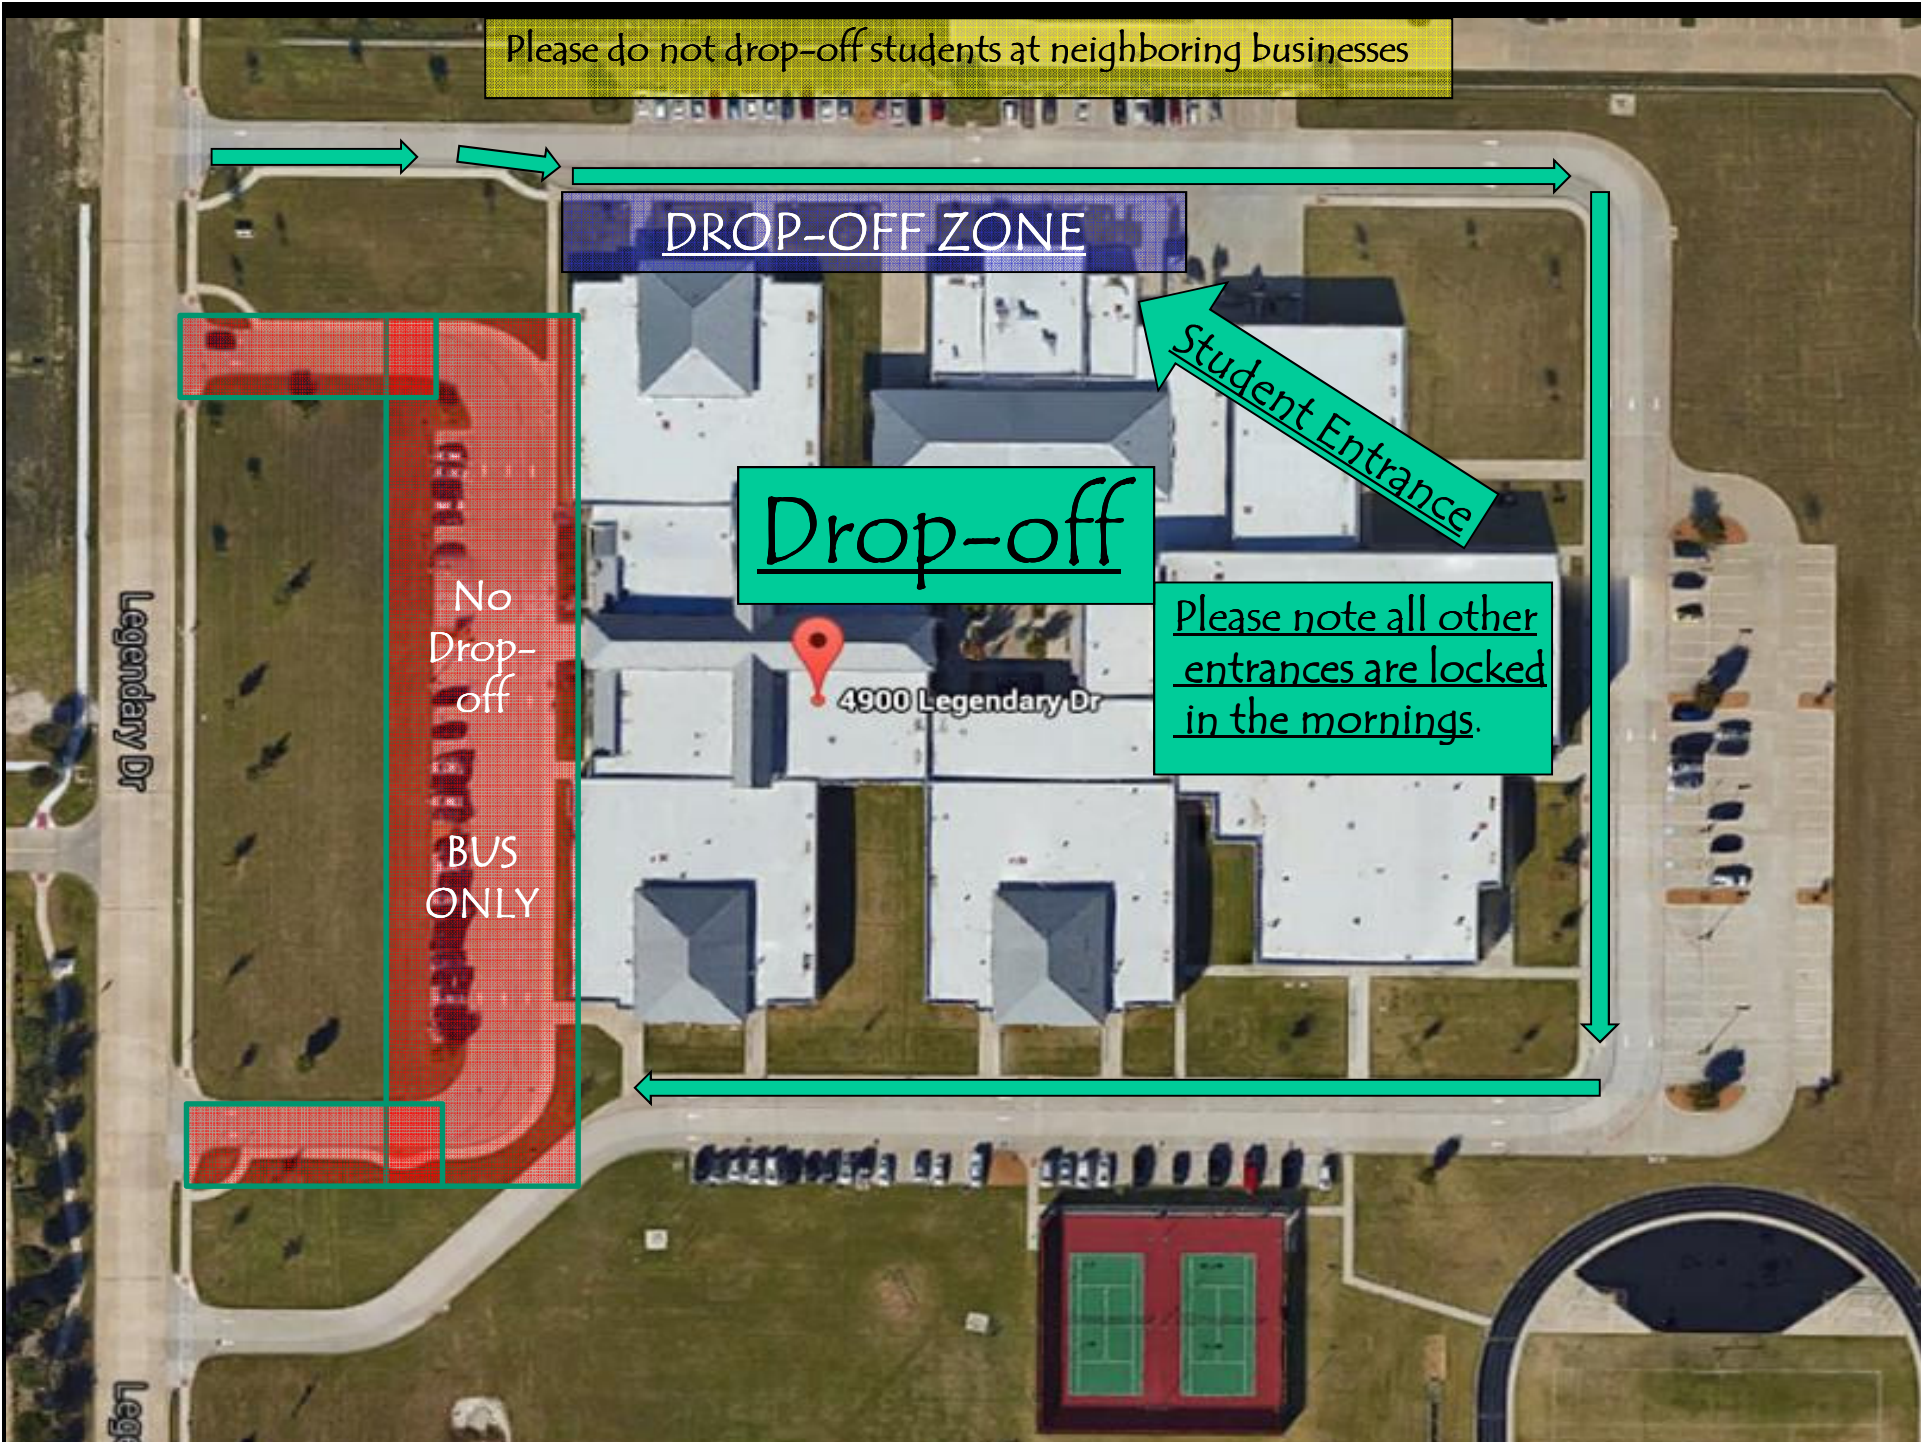

Please do not drop-off students at neighboring businesses

DROP-OFF ZONE

Drop-off

Student Entrance

Please note all other entrances are locked in the mornings.

No Drop-off
BUS ONLY

4900 Legendary Dr

Legendary Dr

Leg

Please do not drop-off or pick-up at neighboring businesses.

To Lebanon

6th Grade Pick-up

6TH GRADE WING

CAFETORIUM

Pick-up

6th Pick-up

7th and 8th
Pick-up

Merge Zone

(6th parents
move to far left lane
to exit
7th-8th parents
move into right
two lanes for
pick-up)

M
E
R
G
E

Z
O
N
E

SPEED
LIMIT
10MPH
On Hunt
Property

No
Pick-
up
or
Drop-
off

BUS
ONLY

OFFICE 4900 Legendary Dr

7TH GRADE WING

8TH GRADE
WING

ATHLETICS

7th and 8th Grade Pick-up

Tennis Courts

Legendary Dr