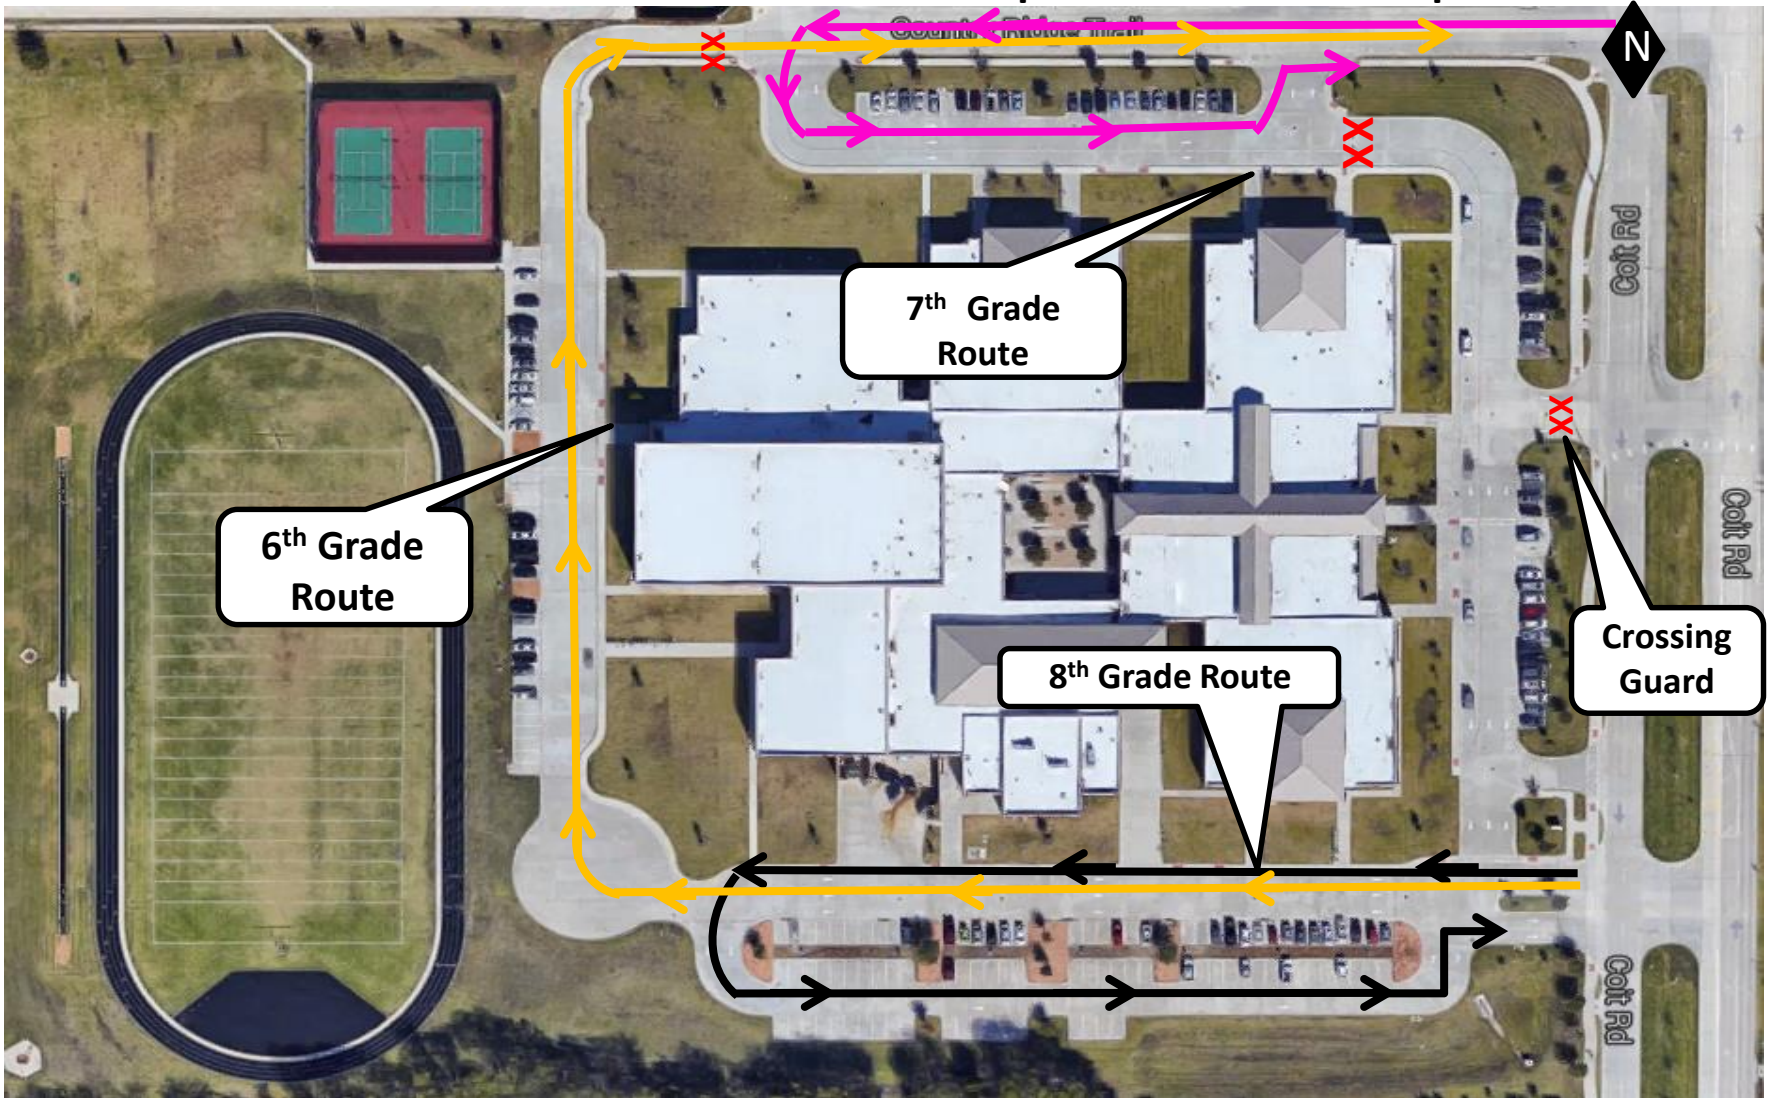

# Maus Middle School Circulation Map - Morning Drop-Off

6<sup>th</sup> Grade Route

7<sup>th</sup> Grade Route

8<sup>th</sup> Grade Route

Do Not Enter

# Maus Middle School Circulation Map - Afternoon Pick-Up

6<sup>th</sup> Grade Route

7<sup>th</sup> Grade Route

8<sup>th</sup> Grade Route

Crossing Guard

6<sup>th</sup> Grade Route  
7<sup>th</sup> Grade Route  
8<sup>th</sup> Grade Route