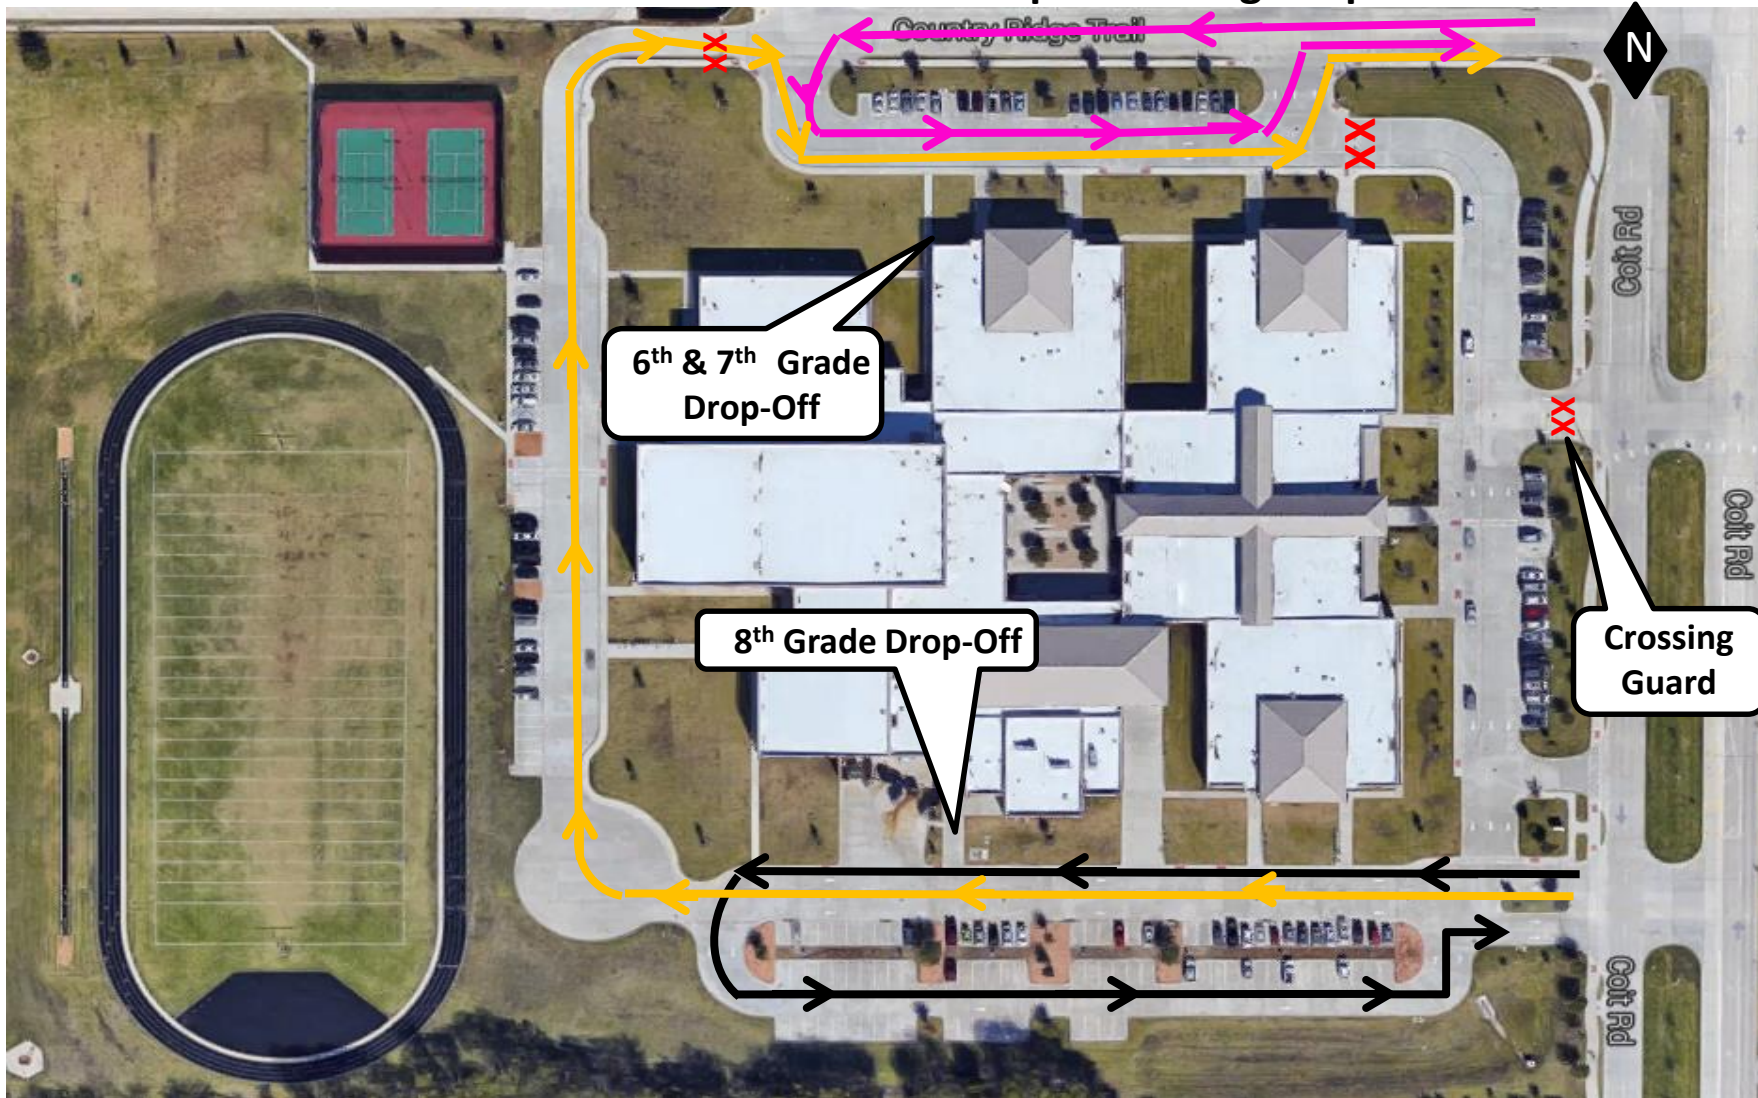

# Maus Middle School Circulation Map - Morning Drop-Off

6<sup>th</sup> Grade Route

7<sup>th</sup> Grade Route

8<sup>th</sup> Grade Route

Do Not Enter

# Maus Middle School Circulation Map - Afternoon Pick-Up

6<sup>th</sup> Grade Route

7<sup>th</sup> Grade Route

8<sup>th</sup> Grade Route

Crossing Guard

6<sup>th</sup> Grade Route  
7<sup>th</sup> Grade Route  
8<sup>th</sup> Grade Route