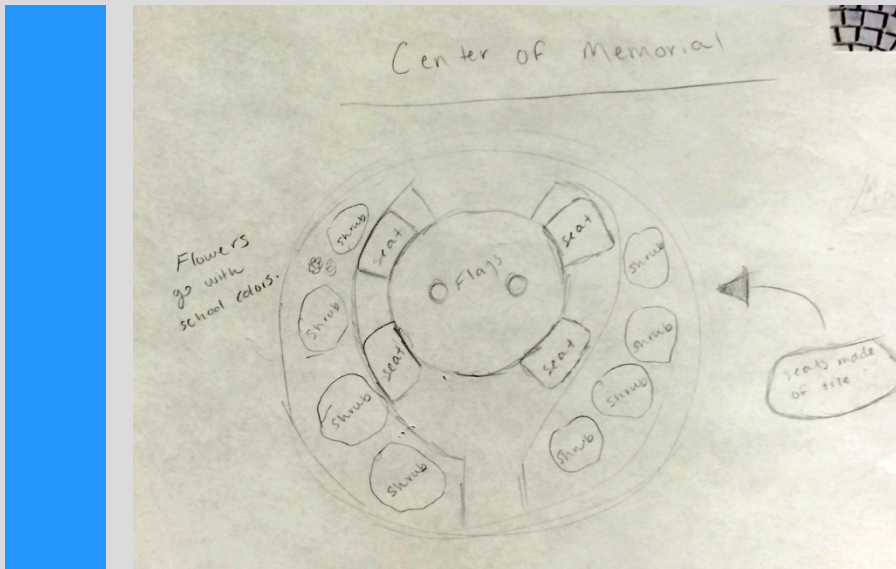

RESEARCH

EARLY SKETCHES

Freedom
Service
Sacrifice

Patriotism
Honor
Dignity

IMPROVED SKETCH

IMPROVED SKETCH

FIRST MODEL

- ❑ First 3D exploration
- ❑ Contrast was used between the tablets and the rest of the memorial.
- ❑ Learned that the design was too cluttered.

PRELIMINARY DESIGN

PATHWAY CONCEPTS

- Less obstructive
- More linear; leads to school
- Increased accessibility

- Creates a bottleneck; too pressuring
- Not as stylistically cohesive with monument

SITE PLAN

Final
Pathway
Concept

PAVER CONCEPT

Radial pattern draws focus to the center.

PAVER CONCEPT

Entrances
and exits

PAVER CONCEPT

Seating can be accessed from either side. Draws focus to the center.

MATERIALS