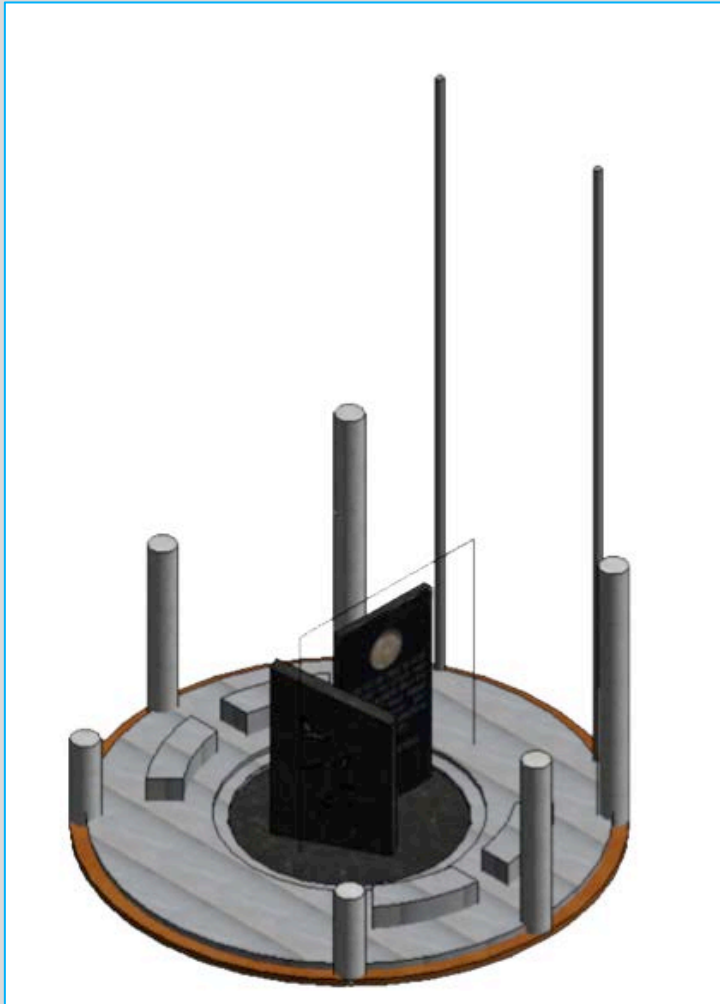

MEMORIAL HIGH SCHOOL MONUMENT PROJECT

Jared Trapp, Emily Sontheimer, Phillip Abramo, David
Hobson, and Tanner Leggett

IDEAS

- Freedom, Patriotism, Service, Sacrifice, and Bravery
- Freedom was the theme we focused upon the most.
- Wanted to make use of the **senses**, particularly sight, touch and hearing.
- **Birds** were meant to symbolize the idea of **freedom** in the final project.
- A **circular** base concept was used to **contrast** the rest of the building, and to provide a monument that was **accessible** from all angles.

RESEARCH

EARLY SKETCHES

Freedom
Service
Sacrifice

Patriotism
Honor
Dignity

IMPROVED SKETCH

IMPROVED SKETCH

FIRST MODEL

- ❑ First 3D exploration
- ❑ Contrast was used between the tablets and the rest of the memorial.
- ❑ Learned that the design was too cluttered.

PRELIMINARY DESIGN

PATHWAY CONCEPTS

- Less obstructive
- More linear; leads to school
- Increased accessibility

- Creates a bottleneck; too pressuring
- Not as stylistically cohesive with monument

SITE PLAN

Final
Pathway
Concept

PAVER CONCEPT

Radial pattern draws focus to the center.

PAVER CONCEPT

Entrances
and exits

PAVER CONCEPT

Seating can be accessed from either side. Draws focus to the center.

MATERIALS