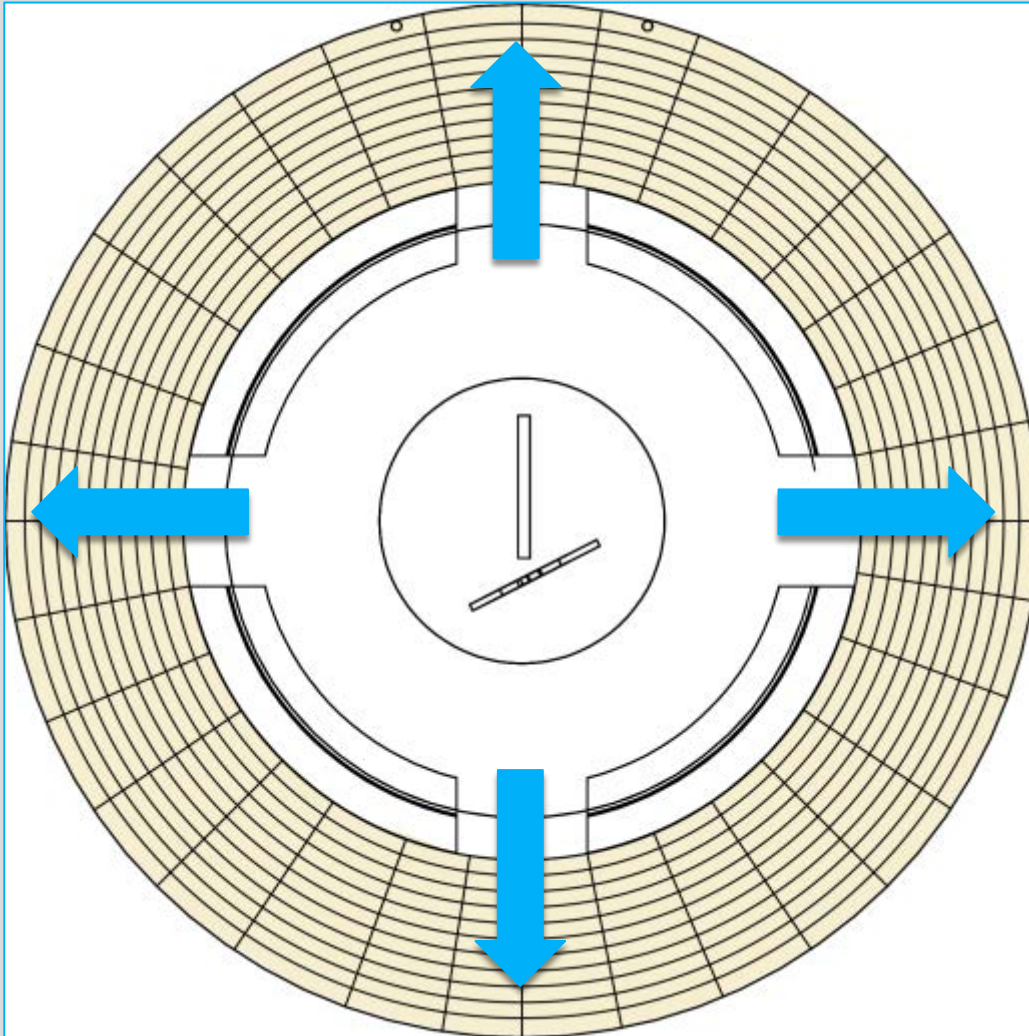

PRELIMINARY DESIGN

PATHWAY CONCEPTS

- Less obstructive
- More linear; leads to school
- Increased accessibility

- Creates a bottleneck; too pressuring
- Not as stylistically cohesive with monument

SITE PLAN

Final
Pathway
Concept

PAVER CONCEPT

Radial pattern draws focus to the center.

PAVER CONCEPT

Entrances
and exits

PAVER CONCEPT

Seating can be accessed from either side. Draws focus to the center.

MATERIALS