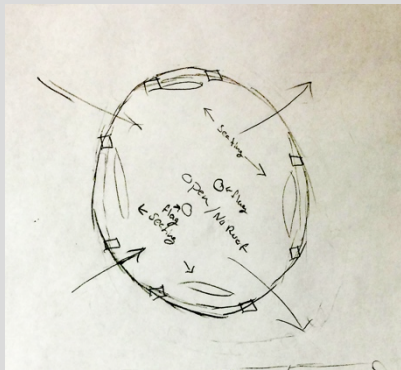

MEMORIAL HIGH SCHOOL MONUMENT PROJECT

Jared Trapp, Emily Sontheimer, Phillip Abramo, David
Hobson, and Tanner Leggett

IDEAS

- Freedom, Patriotism, Service, Sacrifice, and Bravery
- Freedom was the theme we focused upon the most.
- Wanted to make use of the **senses**, particularly sight, touch and hearing.
- **Birds** were meant to symbolize the idea of **freedom** in the final project.
- A **circular** base concept was used to **contrast** the rest of the building, and to provide a monument that was **accessible** from all angles.

RESEARCH

EARLY SKETCHES

Freedom
Service
Sacrifice

Patriotism
Honor
Dignity

IMPROVED SKETCH

IMPROVED SKETCH

FIRST MODEL

- ❑ First 3D exploration
- ❑ Contrast was used between the tablets and the rest of the memorial.
- ❑ Learned that the design was too cluttered.

PRELIMINARY DESIGN

PATHWAY CONCEPTS

- Less obstructive
- More linear; leads to school
- Increased accessibility

- Creates a bottleneck; too pressuring
- Not as stylistically cohesive with monument

SITE PLAN

Final
Pathway
Concept

PAVER CONCEPT

Radial pattern draws focus to the center.

PAVER CONCEPT

Entrances
and exits

PAVER CONCEPT

Seating can be accessed from either side. Draws focus to the center.

MATERIALS