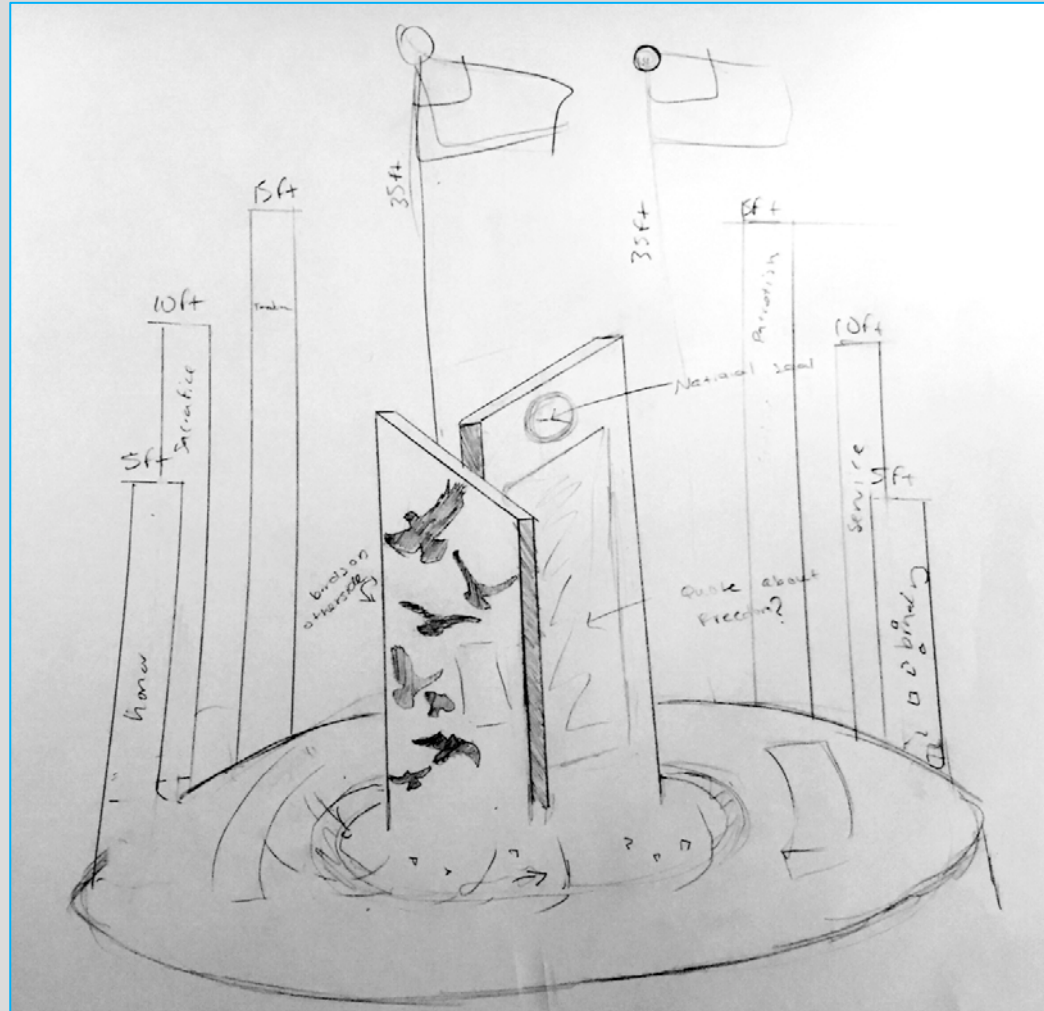

RESEARCH

EARLY SKETCHES

Freedom
Service
Sacrifice

Patriotism
Honor
Dignity

IMPROVED SKETCH

IMPROVED SKETCH

FIRST MODEL

- ❑ First 3D exploration
- ❑ Contrast was used between the tablets and the rest of the memorial.
- ❑ Learned that the design was too cluttered.

PRELIMINARY DESIGN

PATHWAY CONCEPTS

- Less obstructive
- More linear; leads to school
- Increased accessibility

- Creates a bottleneck; too pressuring
- Not as stylistically cohesive with monument

SITE PLAN

Final
Pathway
Concept

PAVER CONCEPT

Radial pattern draws focus to the center.

PAVER CONCEPT

Entrances
and exits

PAVER CONCEPT

Seating can be accessed from either side. Draws focus to the center.

MATERIALS

FINAL MODEL