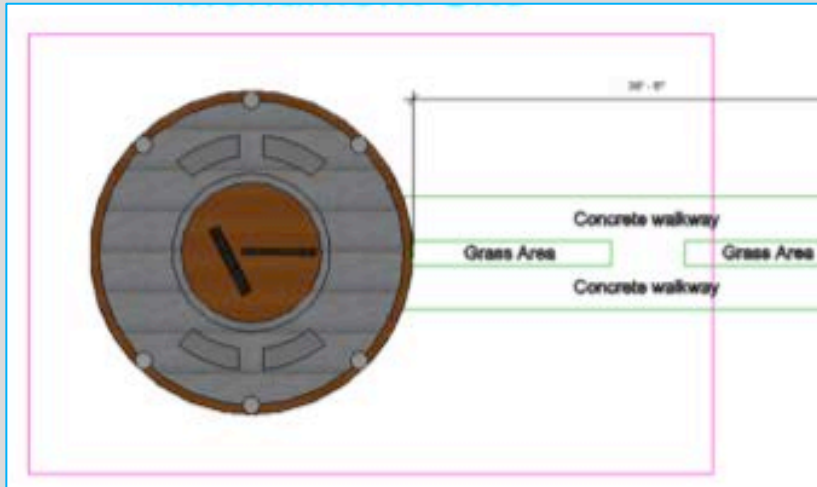

RESEARCH

EARLY SKETCHES

Freedom
Service
Sacrifice

Patriotism
Honor
Dignity

IMPROVED SKETCH

IMPROVED SKETCH

FIRST MODEL

- ❑ First 3D exploration
- ❑ Contrast was used between the tablets and the rest of the memorial.
- ❑ Learned that the design was too cluttered.

PRELIMINARY DESIGN

PATHWAY CONCEPTS

- Less obstructive
- More linear; leads to school
- Increased accessibility

- Creates a bottleneck; too pressuring
- Not as stylistically cohesive with monument

SITE PLAN

Final
Pathway
Concept

PAVER CONCEPT

Radial pattern draws focus to the center.

PAVER CONCEPT

Entrances
and exits

PAVER CONCEPT

Seating can be accessed from either side. Draws focus to the center.

MATERIALS