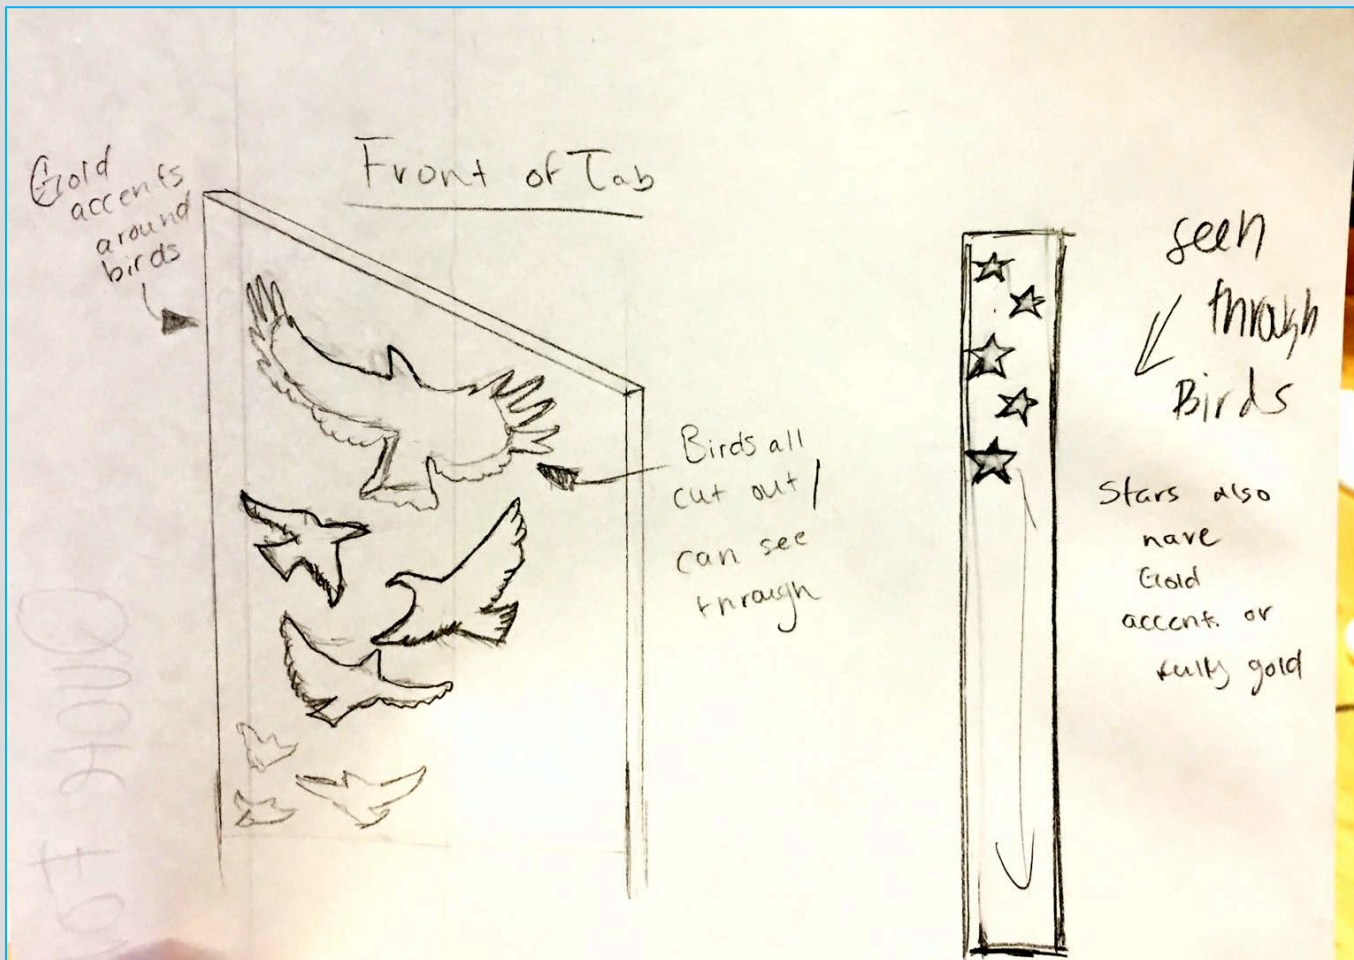

MEMORIAL HIGH SCHOOL MONUMENT PROJECT

Jared Trapp, Emily Sontheimer, Phillip Abramo, David
Hobson, and Tanner Leggett

IDEAS

- Freedom, Patriotism, Service, Sacrifice, and Bravery
- Freedom was the theme we focused upon the most.
- Wanted to make use of the **senses**, particularly sight, touch and hearing.
- **Birds** were meant to symbolize the idea of **freedom** in the final project.
- A **circular** base concept was used to **contrast** the rest of the building, and to provide a monument that was **accessible** from all angles.

RESEARCH

EARLY SKETCHES

Freedom
Service
Sacrifice

Patriotism
Honor
Dignity

IMPROVED SKETCH

IMPROVED SKETCH

FIRST MODEL

- ❑ First 3D exploration
- ❑ Contrast was used between the tablets and the rest of the memorial.
- ❑ Learned that the design was too cluttered.

Final
Pathway
Concept

PAVER CONCEPT

Radial pattern draws focus to the center.

PAVER CONCEPT

Entrances
and exits

PAVER CONCEPT

Seating can be accessed from either side. Draws focus to the center.

MATERIALS