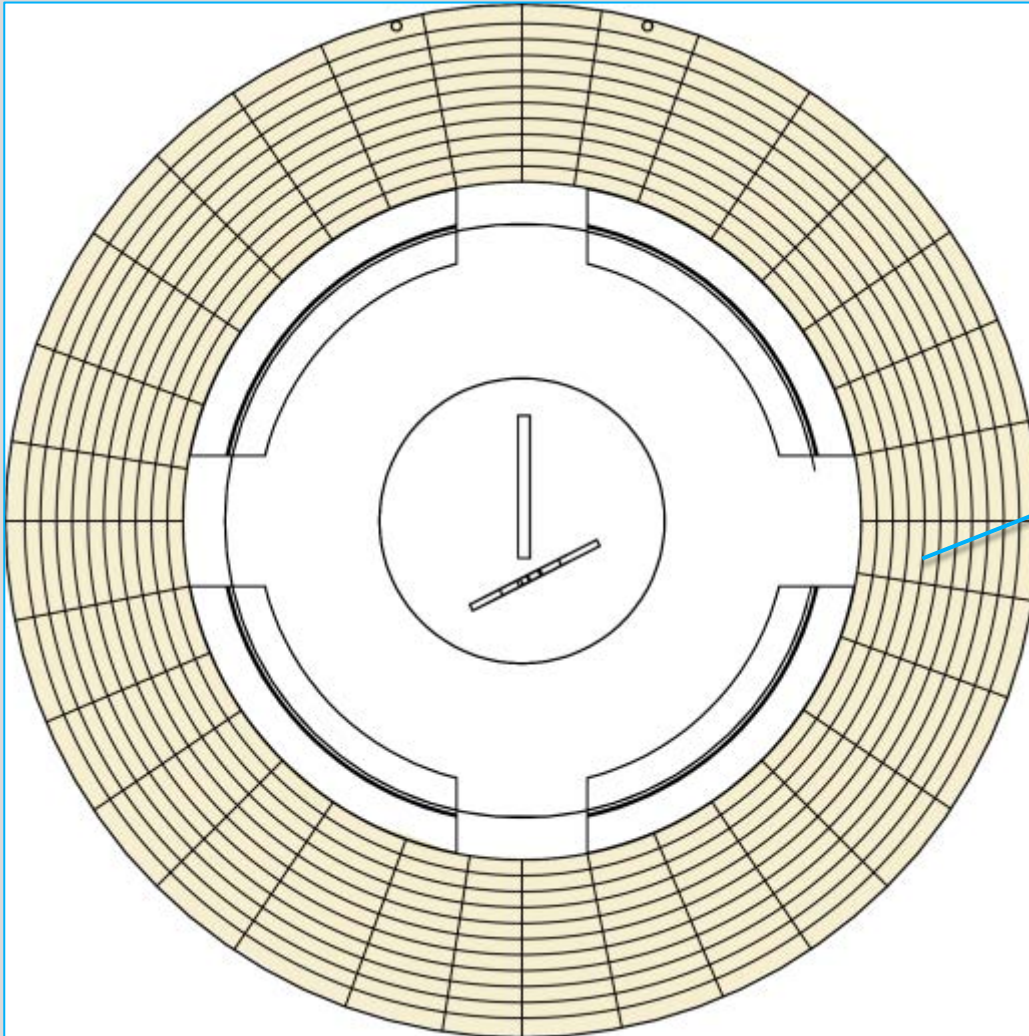

PRELIMINARY DESIGN

PATHWAY CONCEPTS

- Less obstructive
- More linear; leads to school
- Increased accessibility

- Creates a bottleneck; too pressuring
- Not as stylistically cohesive with monument

SITE PLAN

Final
Pathway
Concept

PAVER CONCEPT

Radial pattern draws focus to the center.

PAVER CONCEPT

Entrances
and exits

PAVER CONCEPT

Seating can be accessed from either side. Draws focus to the center.

MATERIALS