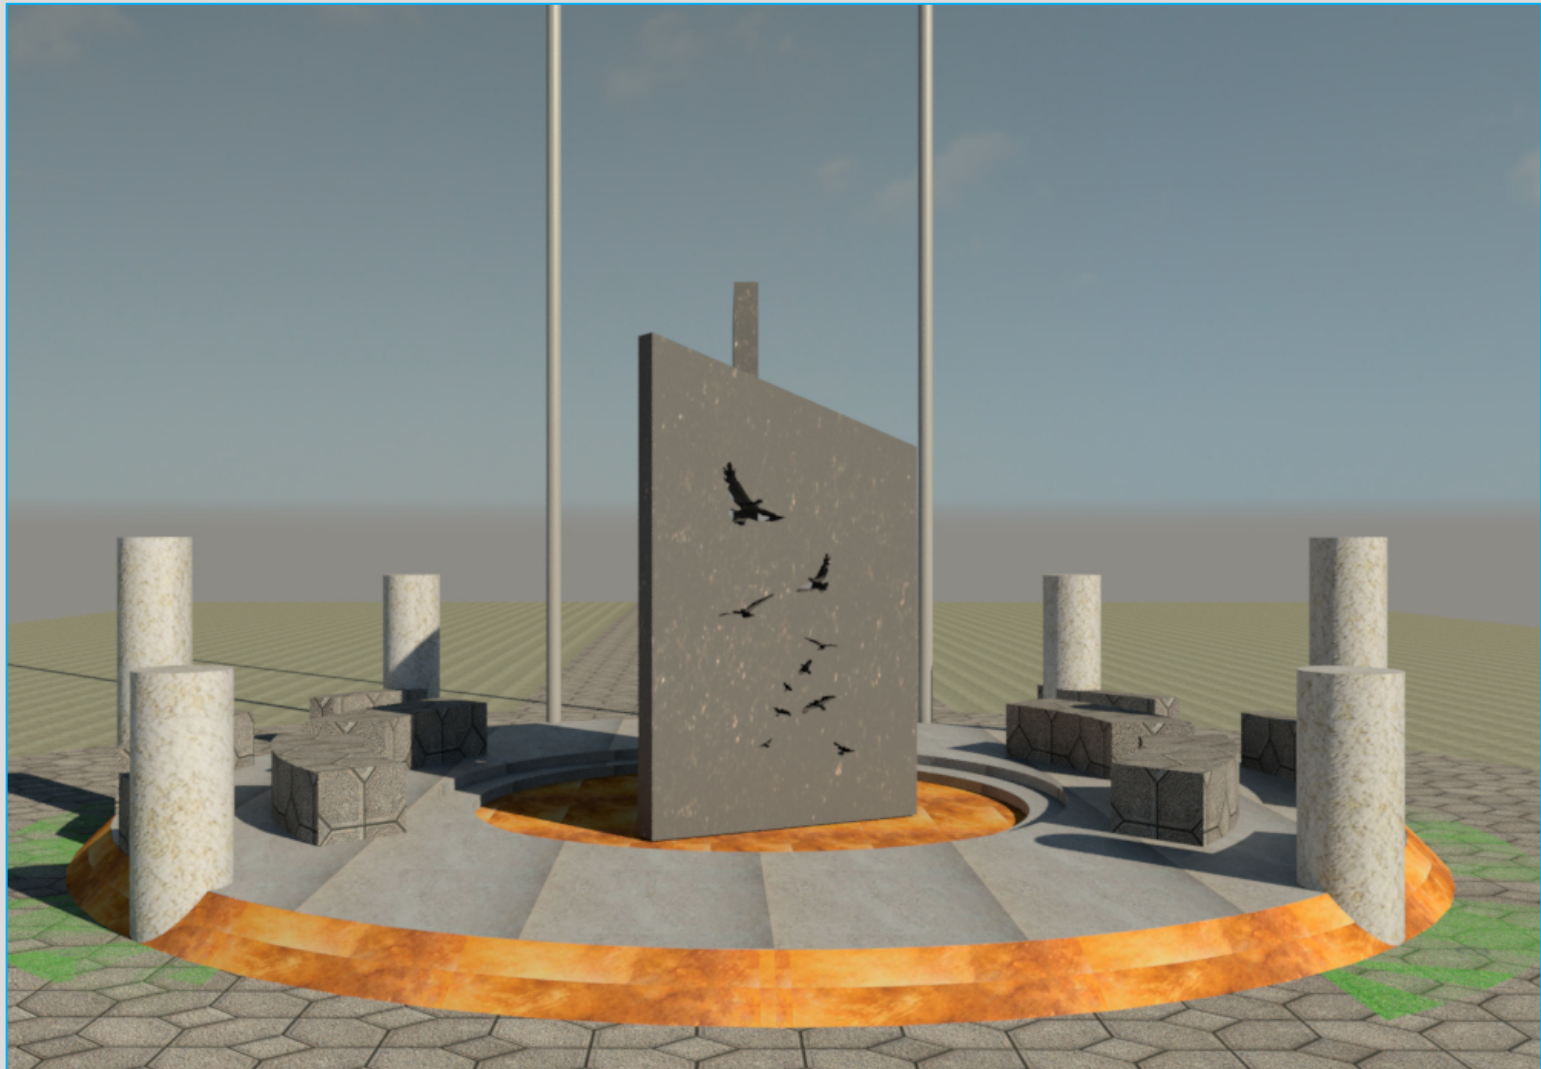

MEMORIAL HIGH SCHOOL MONUMENT PROJECT

Jared Trapp, Emily Sontheimer, Phillip Abramo, David
Hobson, and Tanner Leggett

IDEAS

- Freedom, Patriotism, Service, Sacrifice, and Bravery
- Freedom was the theme we focused upon the most.
- Wanted to make use of the **senses**, particularly sight, touch and hearing.
- **Birds** were meant to symbolize the idea of **freedom** in the final project.
- A **circular** base concept was used to **contrast** the rest of the building, and to provide a monument that was **accessible** from all angles.

RESEARCH

EARLY SKETCHES

Freedom
Service
Sacrifice

Patriotism
Honor
Dignity

IMPROVED SKETCH

IMPROVED SKETCH

FIRST MODEL

- ❑ First 3D exploration
- ❑ Contrast was used between the tablets and the rest of the memorial.
- ❑ Learned that the design was too cluttered.

PRELIMINARY DESIGN

PATHWAY CONCEPTS

- Less obstructive
- More linear; leads to school
- Increased accessibility

- Creates a bottleneck; too pressuring
- Not as stylistically cohesive with monument

SITE PLAN

Final
Pathway
Concept

PAVER CONCEPT

Radial pattern draws focus to the center.

PAVER CONCEPT

Entrances
and exits

PAVER CONCEPT

Seating can be accessed from either side. Draws focus to the center.

MATERIALS